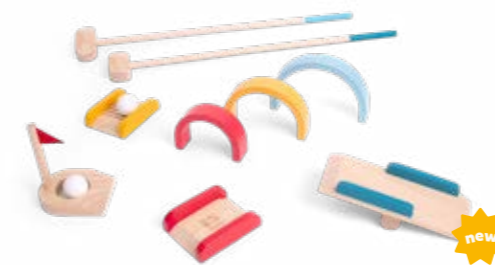

4+
Years old

1-2
Players

GA474 Golf Set

wood
2 golf sticks 57x8 cm, 2 balls Ø 3,5 cm
1 hole 10x8x12,5 cm, 3 bows 16x11 cm
1 bridge 20x8 cm, 2 obstacles 8x10 cm