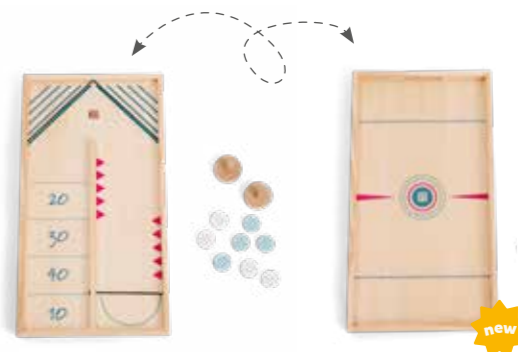

### GA465 Plop It

wood, elastic, cardboard  
2 ploppers 8x5 cm  
2 net holders Ø 5cm, length 55 cm  
6 cards 1,5x2,5 cm, 30 balls Ø 2,5 cm  
1 rope 120 cm

Catch the right balls and put them in the net!

4+  
Years old  
2-4  
Players

### GA466 Whack a Shape

wood  
base 38,5x15,5 cm  
2 stands 36 half balls, 4 hammers  
1 dice 2,5 cm  
4 cards

6+  
Years old  
2  
Players

### GA458 Sling Puck | Table Hockey

wood  
double sides base 39x21x3 cm  
10 chips Ø 2,5 cm  
2 pushers 4x4x3 cm

3+  
Years old  
1  
Player